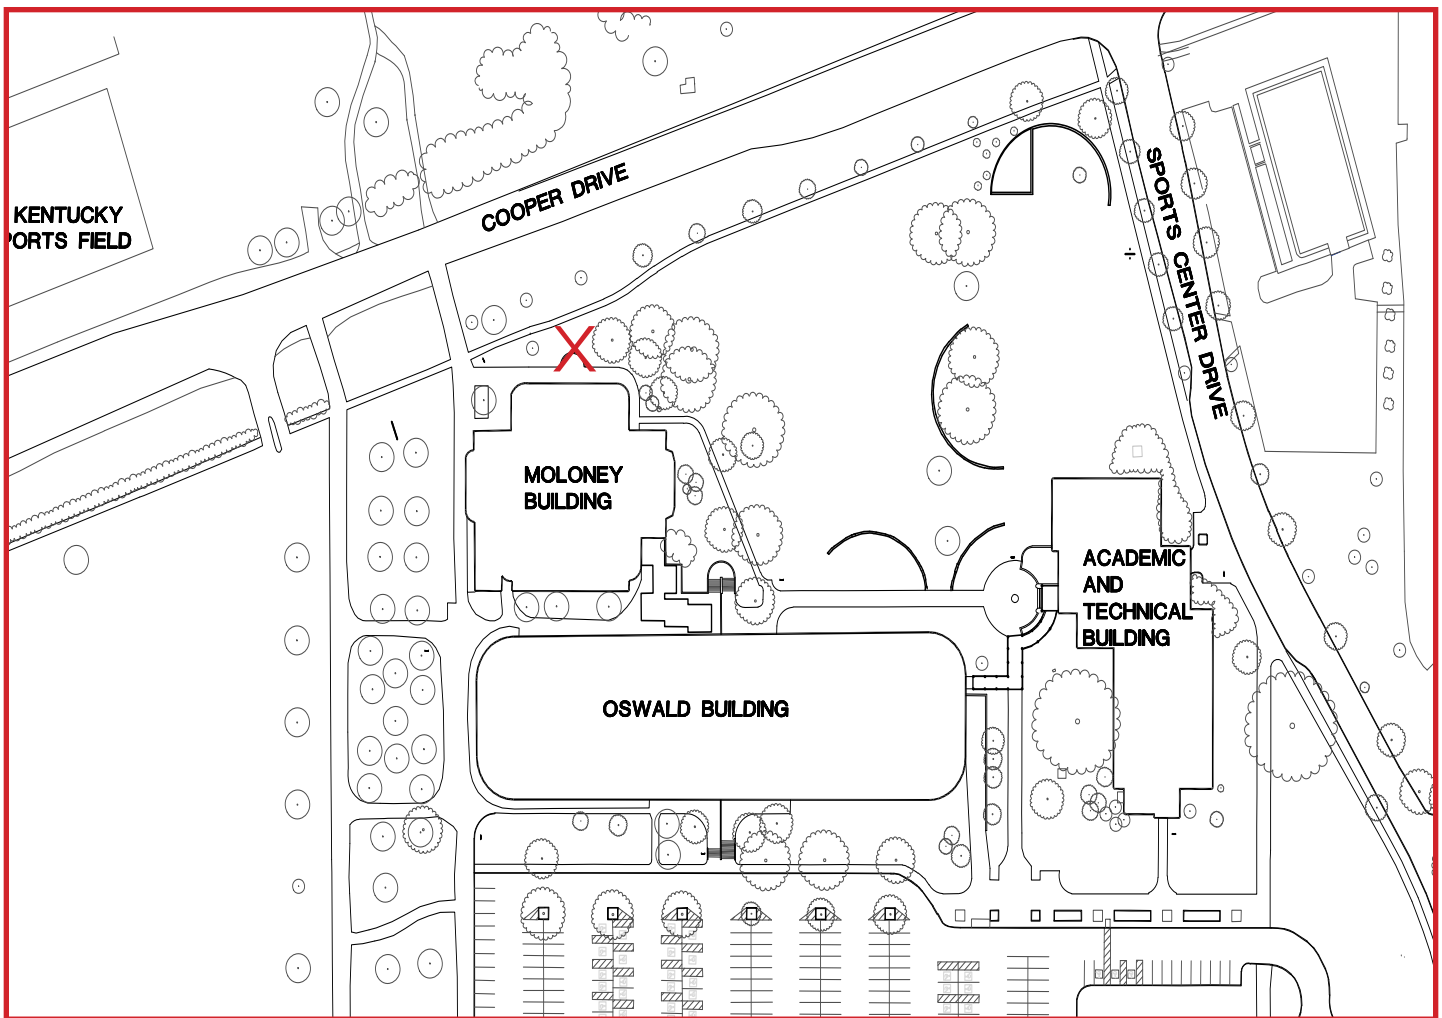

BCTC will be a Tobacco-Restricted Campus

Effective August 15, 2009

The Cooper Campus Tobacco Zone is located on the Cooper Drive side of the Moloney Building inside the semi-circular concrete wall.

KENTUCKY COMMUNITY & TECHNICAL COLLEGE SYSTEM

Bluegrass Community & Technical College is an equal opportunity employer and education institution.