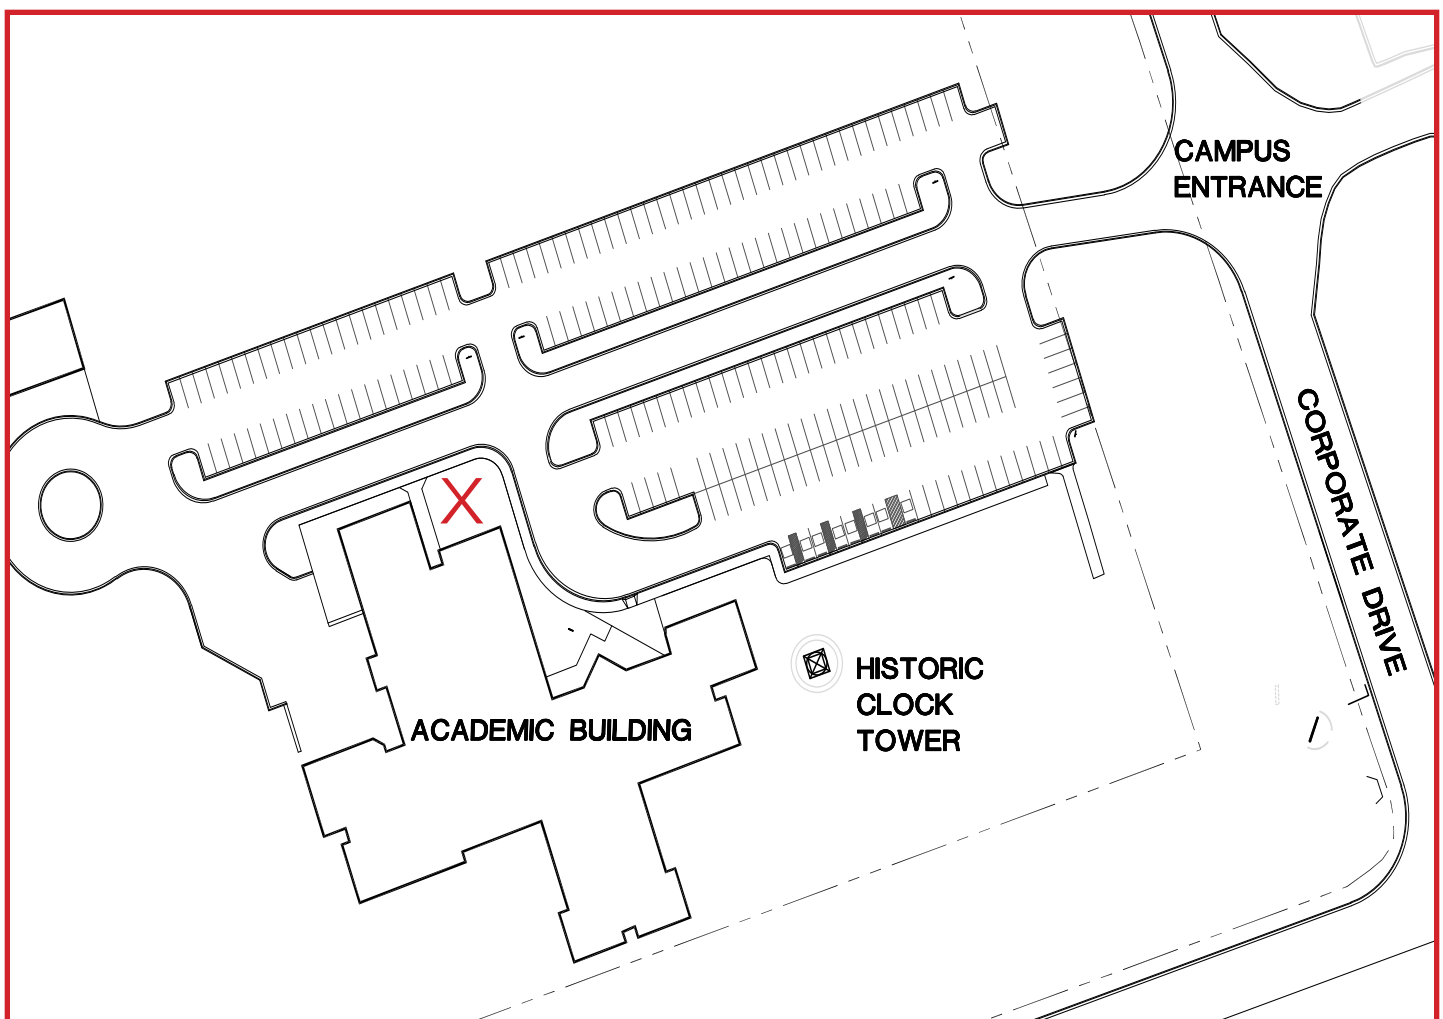

# BCTC will be a Tobacco-Restricted Campus

**Effective August 15, 2009**

**The Danville Campus Tobacco Zone is located at the end of the building's industrial wing.**

**KENTUCKY COMMUNITY & TECHNICAL COLLEGE SYSTEM**