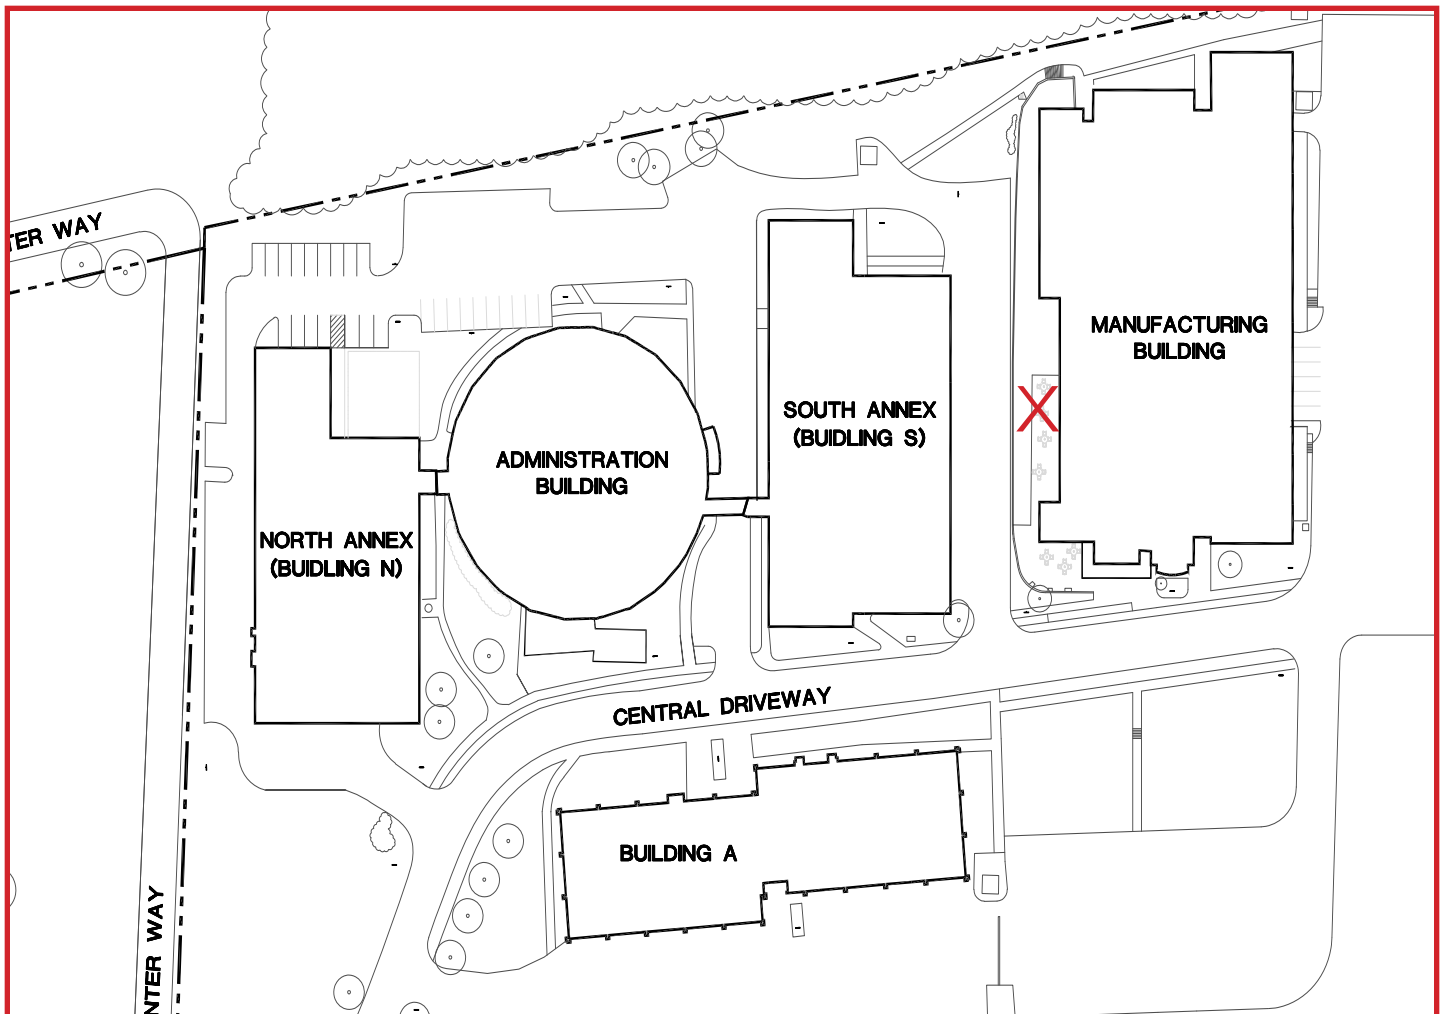

# BCTC will be a Tobacco-Restricted Campus

**Effective August 15, 2009**

**The Leestown Campus Tobacco Zone is located beside Building M in the back portion of the patio.**

**KENTUCKY COMMUNITY & TECHNICAL COLLEGE SYSTEM**

Bluegrass Community & Technical College is an equal opportunity employer and education institution.