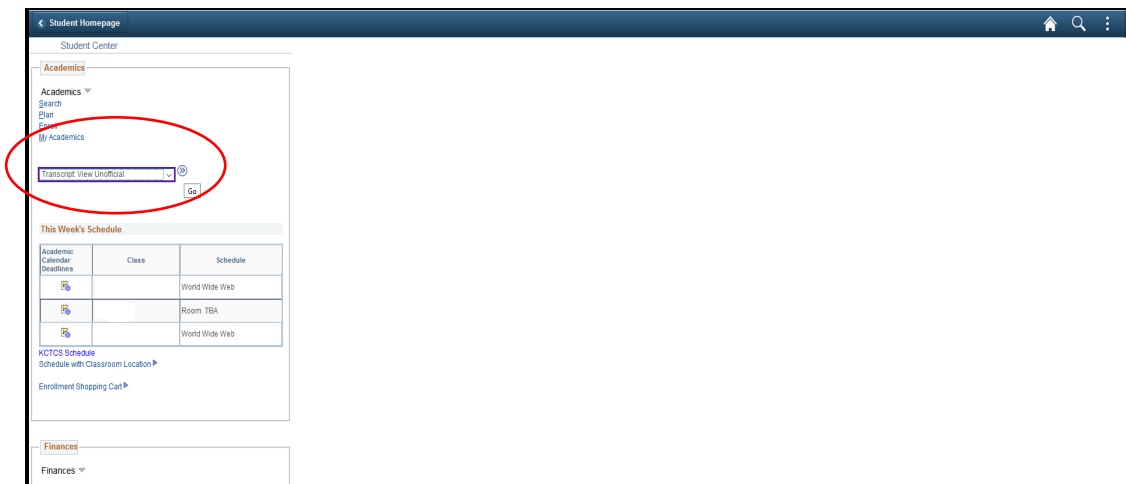

How to Obtain Your Unofficial Transcript and Cumulative GPA for Students¹

1. Navigate to MyPath.

2. Select the Student Self-Service tile.

¹ The Bluegrass Early Alert Office thanks the BCTC Presidential Student Ambassadors for assisting in the development of this guide.

3. Select the **Student Center** tile.

4. Select the dropdown menu under **Academics**. In the dropdown, select **Transcript View Unofficial**. Click **Go**.

5. In the new window, click **Student Self-Service View**.