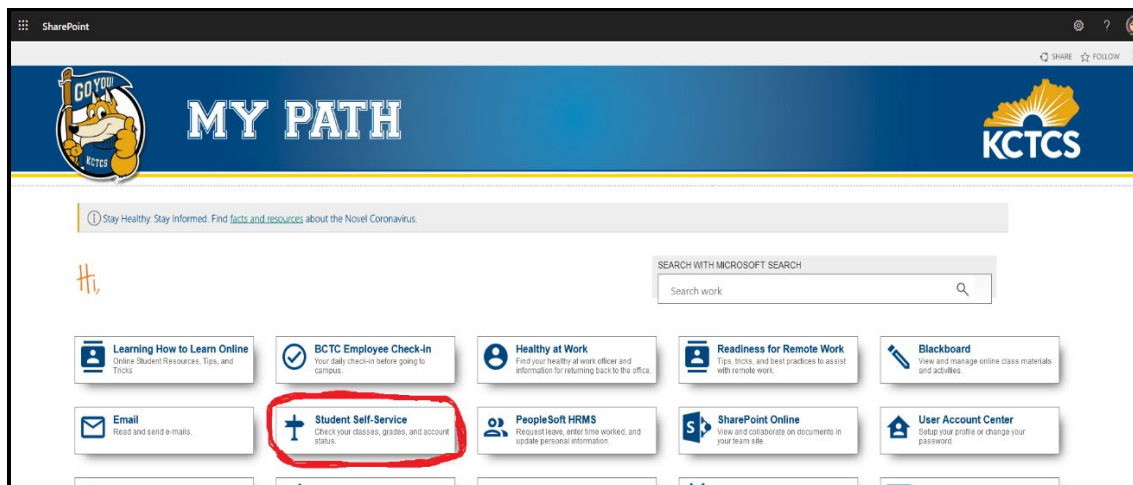

How to Obtain Your Unofficial Transcript and Cumulative GPA for Students¹

1. Navigate to MyPath.

2. Select the Student Self-Service tile.

¹ The Bluegrass Early Alert Office thanks the BCTC Presidential Student Ambassadors for assisting in the development of this guide.

3. Select the **Student Center** tile.

4. Select the dropdown menu under **Academics**. In the dropdown, select **Transcript View Unofficial**. Click **Go**.

5. In the new window, click **Student Self-Service View**.