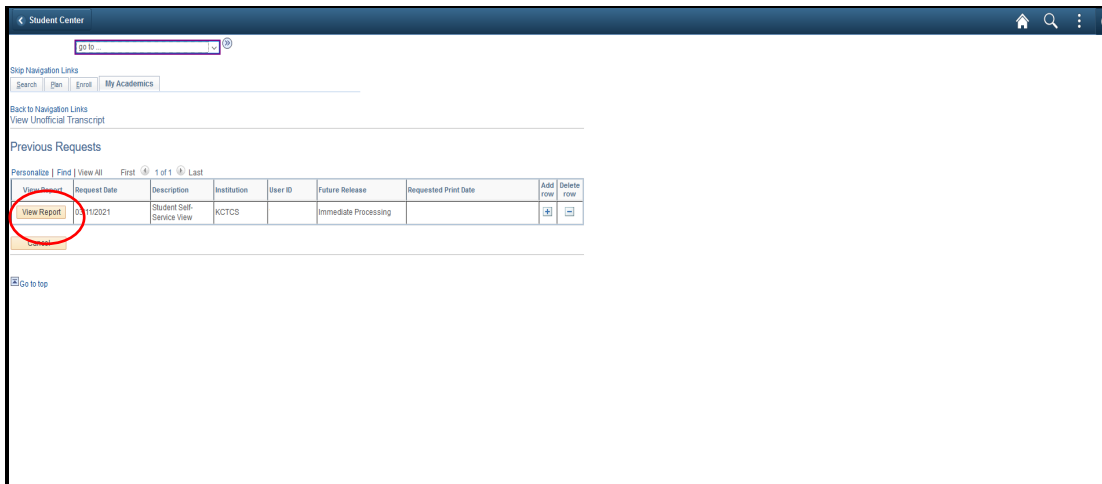

How to Obtain Your Unofficial Transcript and Cumulative GPA for Students¹

1. Navigate to MyPath.

2. Select the Student Self-Service tile.

¹ The Bluegrass Early Alert Office thanks the BCTC Presidential Student Ambassadors for assisting in the development of this guide.

3. Select the **Student Center** tile.

4. Select the dropdown menu under **Academics**. In the dropdown, select **Transcript View Unofficial**. Click **Go**.

5. In the new window, click **Student Self-Service View**.

6. In the new window, click **View Report**.

7. This brings up your Unofficial Transcript. It shows your term GPA and cumulative GPA after each semester you enrolled in courses.

Rm 215 Oswald Bldg
Lexington, KY 40506