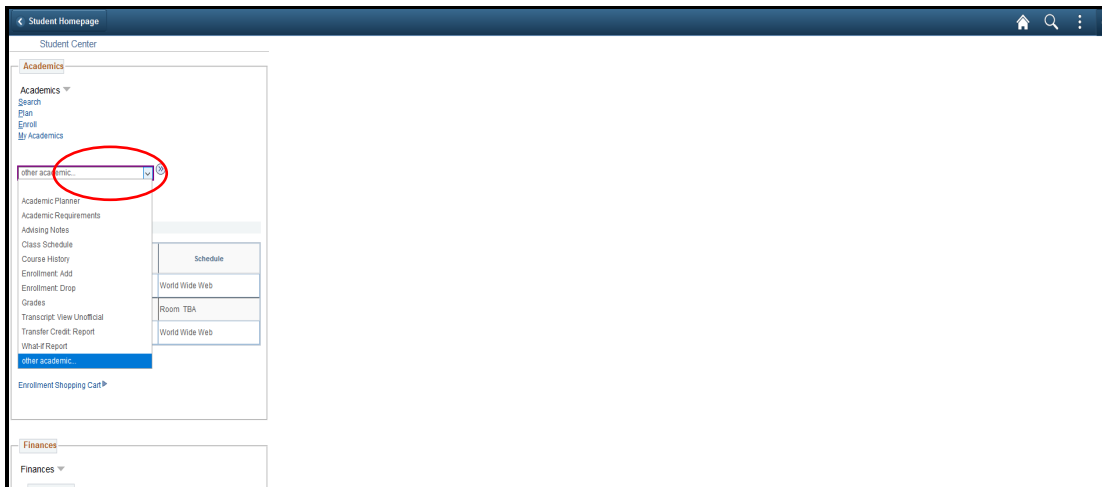

How to Obtain Your Unofficial Transcript and Cumulative GPA for Students¹

1. Navigate to MyPath.

2. Select the Student Self-Service tile.

¹ The Bluegrass Early Alert Office thanks the BCTC Presidential Student Ambassadors for assisting in the development of this guide.

3. Select the **Student Center** tile.

4. Select the dropdown menu under **Academics**. In the dropdown, select **Transcript View Unofficial**. Click **Go**.

5. In the new window, click **Student Self-Service View**.