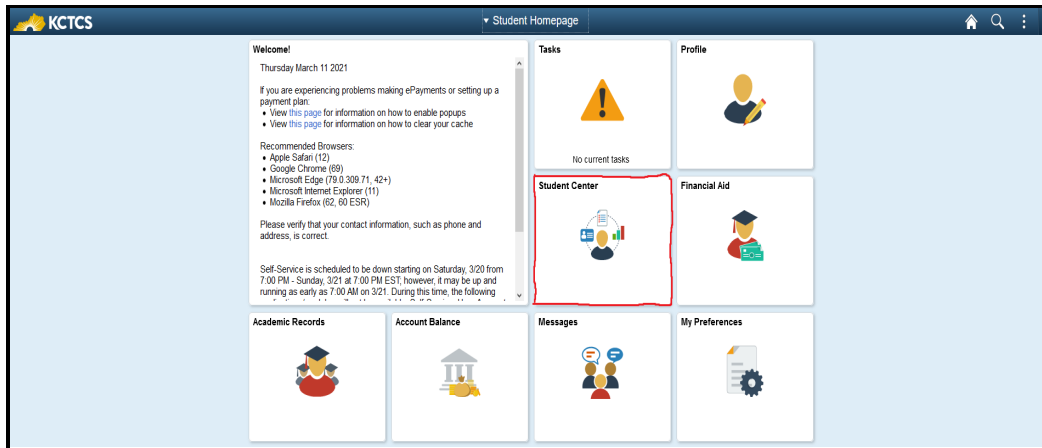

How to Obtain Your Unofficial Transcript and Cumulative GPA for Students¹

1. Navigate to MyPath.

2. Select the Student Self-Service tile.

¹ The Bluegrass Early Alert Office thanks the BCTC Presidential Student Ambassadors for assisting in the development of this guide.

3. Select the **Student Center** tile.

4. Select the dropdown menu under **Academics**. In the dropdown, select **Transcript View Unofficial**. Click **Go**.

5. In the new window, click **Student Self-Service View**.