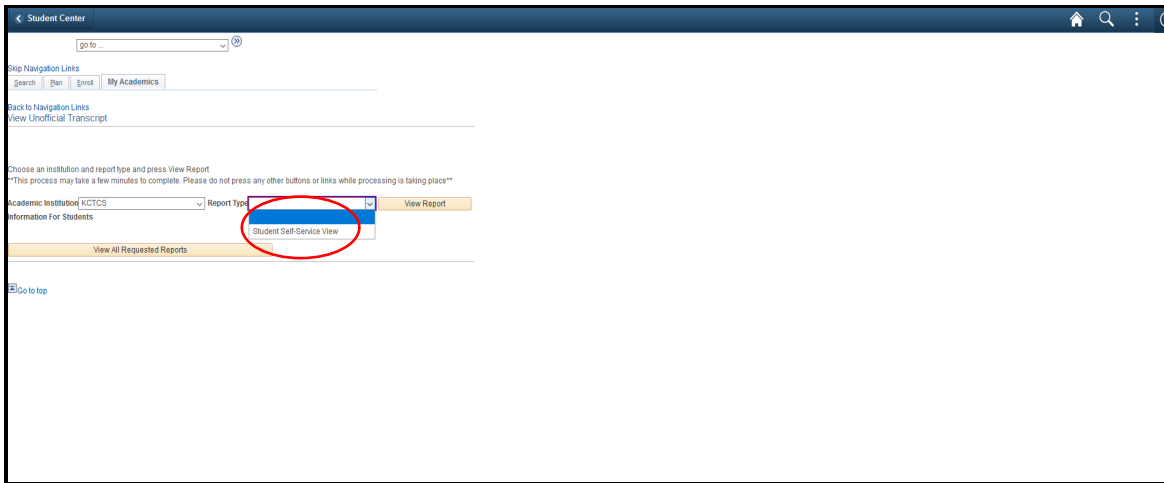

How to Obtain Your Unofficial Transcript and Cumulative GPA for Students¹

1. Navigate to MyPath.

2. Select the Student Self-Service tile.

¹ The Bluegrass Early Alert Office thanks the BCTC Presidential Student Ambassadors for assisting in the development of this guide.

3. Select the **Student Center** tile.

4. Select the dropdown menu under **Academics**. In the dropdown, select **Transcript View Unofficial**. Click **Go**.

5. In the new window, click **Student Self-Service View**.