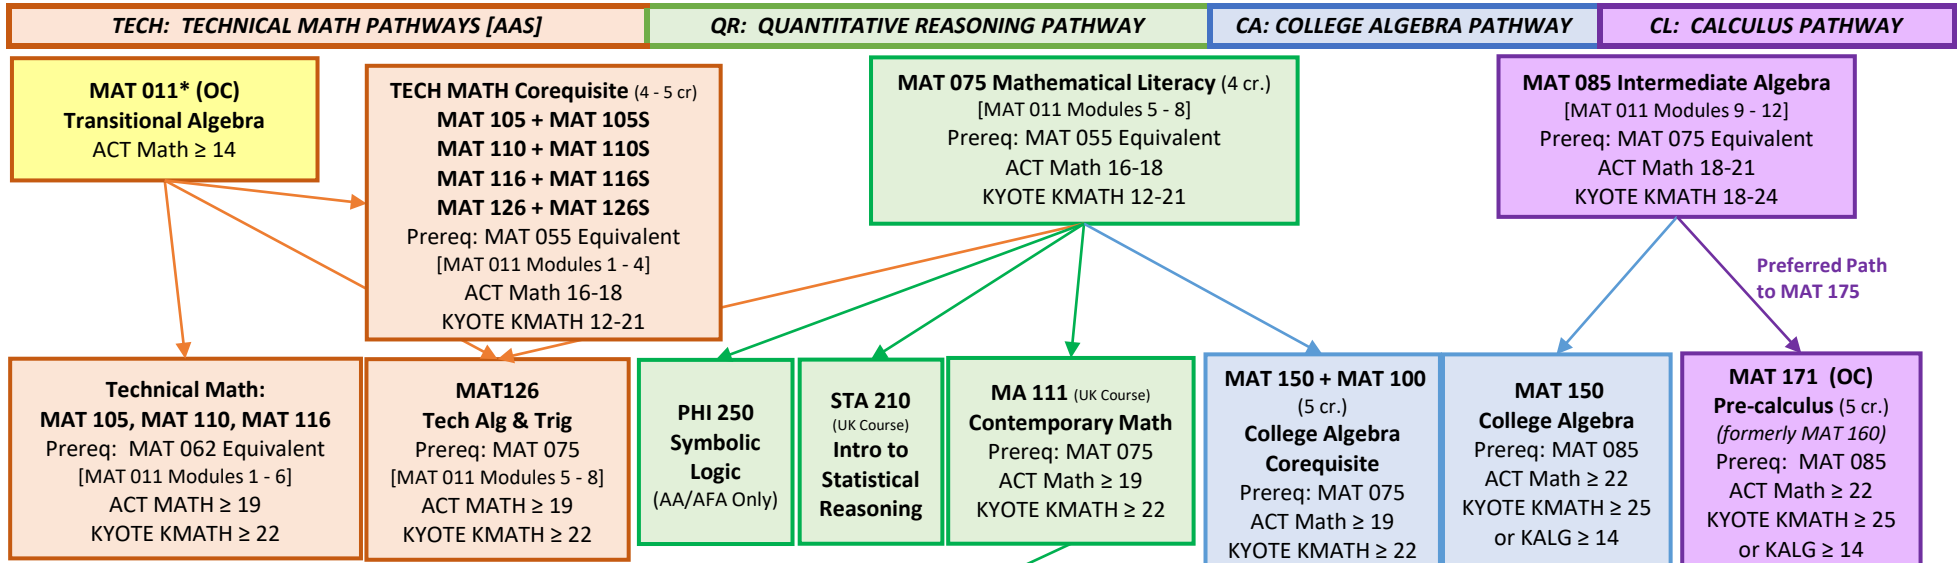

BCTC Mathematics/Statistics Course Flowchart

See MAT 011 Transitional Math (bottom left) for on-campus alternative to MAT 075 or MAT 085 or if placement scores are below gateway course for pathway.

BCTC Math Department Notes

- ALL course prerequisites are enforced!
- No Class Limit Overrides are given in Math
- OL = Online Only OC = On Campus Only
- Acceleration Options: MAT011, Corequisites
- Refer to Official Course Descriptions for more information
- Calculus I Recommended Pathway: MAT 085 --> MAT 171 --> MAT 175
- Contact MS Division for Calculus Placement Exam
- Notes for Changing Pathways: Although not recommended, it is possible to change Pathways:
 - > MA 111 accepted prerequisite for MAT 150 Corequisite;
 - > Tech Math "C" or better accepted prerequisite for PHI 250, STA 210, MA 111